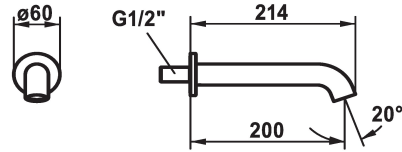

### Bathtub spout

Modell-Linie: SHOWERCULTURE | 26.008.043.176

Taps | Spout only taps

#### KWC-No.

**124708**  
chromeline, A 200

**125403**  
matt black, A 200

**125404**  
brushed steel, A 200

#### Color code

chrome

matt black

brushed steel

\* Bathtub spout style  
\* Fixed spout

- Neoperl® Caché®  
\* Connecting thread 1/2"

#### Technical Data

Flow rate	29 l/min (3 bar)
Spout	fixed
Diameter	D60
Color code	matt black
Installation_type	Wall mounted
Faucet_typ	Bathtub spout
Acoustic group	Battery1
Projection_A	A 200
Dimension Water outlet	35