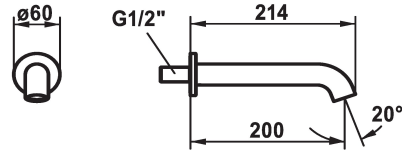

KWC SHOWERCULTURE

Bathtub spout

Modell-Linie: SHOWERCULTURE | 26.008.043.176

Taps | Spout only taps

KWC-No.

124708
chromeline, A 200

125403
matt black, A 200

125404
brushed steel, A 200

Color code

chromeline

matt black

brushed steel

* Bathtub spout style
* Fixed spout

- Neoperl® Caché®
* Connecting thread 1/2"

Technical Data

Flow rate	29 l/min (3 bar)
Spout	fixed
Diameter	D60
Color code	matt black
Installation type	Wall mounted
Faucet_typ	Bathtub spout
Acoustic group	yes
Projection A	A 200
Dimension Water outlet	35

Spare Parts

Service key Neoperl © Caché ©, STD,
24 mm, grey

KWC SHOWERCULTURE

Bathtub spout

Modell-Linie: **SHOWERCULTURE** | 26.008.043.176

Taps | Spout only taps

635231

Z.635.231
