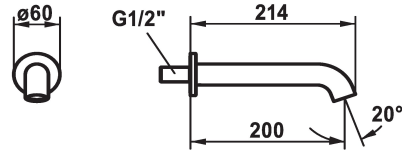

KWC SHOWERCULTURE

Bathtub spout

Modell-Linie: SHOWERCULTURE | 26.008.043.176

Taps | Spout only taps

KWC-No.

124708
chromeline, A 200

125403
matt black, A 200

125404
brushed steel, A 200

Color code

chromeline

matt black

brushed steel

* Bathtub spout style
* Fixed spout

- Neoperl® Caché®
* Connecting thread 1/2"

Technical Data

Flow rate	29 l/min (3 bar)
Spout	fixed
Diameter	D60
Color code	matt black
Installation type	Wall mounted
Faucet_typ	Bathtub spout
Acoustic group	yes
Projection A	A 200
Dimension Water outlet	35

Spare Parts

Service key Neoperl © Caché ©, STD,
24 mm, grey

KWC SHOWERCULTURE

Bathtub spout

Modell-Linie: SHOWERCULTURE | 26.008.043.176

Taps | Spout only taps

635231

Z.635.231
