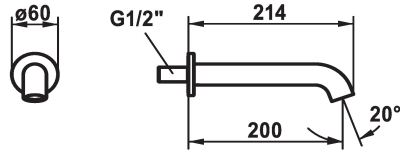

KWC SHOWERCULTURE

Bathtub spout

Modell-Linie: SHOWERCULTURE | 26.008.043.176

Hanat | Hanat

KWC-No.

124708
chromeline, A 200

125403
matt black, A 200

125404
brushed steel, A 200

ATT-KWC-FARBCODE

chromeline

matt black

brushed steel

* Bathtub spout style
* Fixed spout

- Neoperl® Caché®
* Connecting thread 1/2"

Tekniset tiedot

A_Spout_Spray