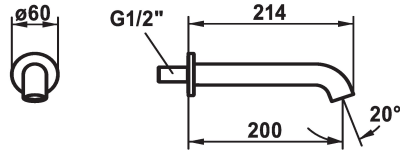

KWC SHOWERCULTURE

Bathtub spout

Modell-Linie: SHOWERCULTURE | 26.008.043.176

Armatura umywalkowa | Armatura umywalkowa

KWC-No.

124708
chromeline, A 200

125403
matt black, A 200

125404
brushed steel, A 200

ATT-KWC-FARBCODE

chromeline

matt black

brushed steel

* Bathtub spout style
* Fixed spout

- Neoperl® Caché®
* Connecting thread 1/2"

Dane techniczne

A_Spout_Spray

35

Części zamienne

Service key Neoperl © Caché ©, STD,
24 mm, grey

KWC SHOWERCULTURE

Bathtub spout

Modell-Linie: **SHOWERCULTURE | 26.008.043.176**
Armatura umywalkowa | Armatura umywalkowa

635231
Z.635.231
