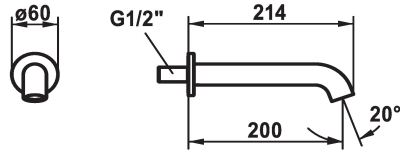

KWC SHOWERCULTURE

Bathtub spout

Modell-Linie: SHOWERCULTURE | 26.008.043.176

Kranar | Kranar

KWC-No.

124708
chromeline, A 200

125403
matt black, A 200

125404
brushed steel, A 200

ATT-KWC-FARBCODE

chromeline

matt black

brushed steel

* Bathtub spout style
* Fixed spout

- Neoperl® Caché®
* Connecting thread 1/2"

Technical Data

A_Spout_Spray

29 l/min (3 bar)

ATT-KWC-AUSLAUF

fest

Diameter

D60

ATT-KWC-FARBCODE

matt black

Installation_type

35

Reservdelar

Service key Neoperl © Caché ©, STD,
24 mm, grey

KWC SHOWERCULTURE

Bathtub spout

Modell-Linie: SHOWERCULTURE | 26.008.043.176

Kranar | Kranar

635231