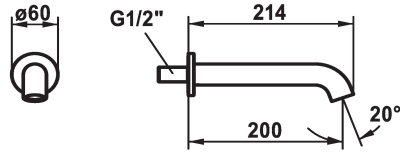

KWC SHOWERCULTURE

Bathtub spout

Modell-Linie: SHOWERCULTURE | 26.008.043.177

Taps | Spout only taps

KWC-No.

124708
chromeline, A 200

125403
matt black, A 200

125404
brushed steel, A 200

Color code

chrome

matt black

brushed steel

* Bathtub spout style

* Fixed spout

- Neoperl® Caché®

* Connecting thread 1/2"

Technical Data

Flow rate

19 l/min (3 bar)

Spout

fixed

Diameter

D60

Color code

Modell-Linie: **SHOWERCULTURE** | 26.008.043.177

Taps | Spout only taps

Service key Neoperl © Caché ©, STD,
24 mm, grey

635231
Z.635.231
