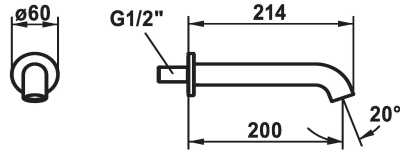

KWC SHOWERCULTURE

Bathtub spout

Modell-Linie: SHOWERCULTURE | 26.008.043.177

Taps | Spout only taps

KWC-No.

124708
chromeline, A 200

125403
matt black, A 200

125404
brushed steel, A 200

Color code

chromeline

matt black

brushed steel

* Bathtub spout style

* Fixed spout

- Neoperl® Caché®

* Connecting thread 1/2"

Technical Data

Flow rate

19 l/min (3 bar)

Spout

fixed

Diameter

D60

Color code

Modell-Linie: **SHOWERCULTURE** | 26.008.043.177

Taps | Spout only taps

Service key Neoperl © Caché ©, STD,
24 mm, grey

635231
Z.635.231
