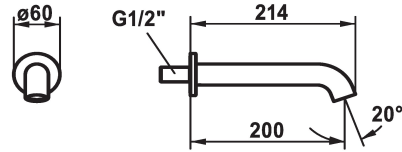

KWC SHOWERCULTURE

Bathtub spout

Modell-Linie: SHOWERCULTURE | 26.008.043.177

Taps | Spout only taps

KWC-No.

124708
chromeline, A 200

125403
matt black, A 200

125404
brushed steel, A 200

Color code

chromeline

matt black

brushed steel

* Bathtub spout style

* Fixed spout

- Neoperl® Caché®

* Connecting thread 1/2"

Technical Data

Flow rate

19 l/min (3 bar)

Spout

fixed

Diameter

D60

Color code

Modell-Linie: **SHOWERCULTURE** | 26.008.043.177

Taps | Spout only taps

Service key Neoperl © Caché ©, STD,
24 mm, grey

635231
Z.635.231
