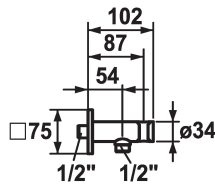

## KWC SHOWERCULTURE

Hose connection

Modell-Linie: **SHOWERCULTURE** | 26.000.613.177

Showers | Complementary parts showers

### Color code

chromeline

brushed steel

matt black

\* Hose connection  
- with integrated shower bracket

\* Intrinsicly safe against backflow  
\* Connecting thread 1/2"

### Technical Data

Diameter

75 x 75

Color code

brushed steel

Installation type

2

Faucet\_typ

Hose connection

Measure Lenght

L 54