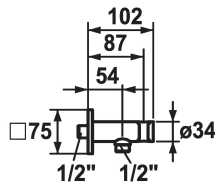

KWC SHOWERCULTURE

Hose connection

Modell-Linie: **SHOWERCULTURE** | 26.000.613.177

Showers | Complementary parts showers

KWC-No.

122543
chromeline

125407
brushed steel

125548
matt black

Color code

chromeline

brushed steel

matt black

* Hose connection
- with integrated shower bracket

* Intrinsicly safe against backflow
* Connecting thread 1/2"

Technical Data

Diameter

75 x 75

Color code

brushed steel

Installation type

2

Faucet_typ

Hose connection

Measure Lenght