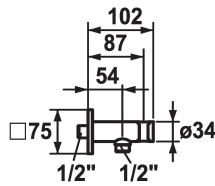

KWC SHOWERCULTURE

Hose connection

Modell-Linie: SHOWERCULTURE | 26.000.613.177

Suihkut ja suihkupaneelit | Suihkujen täydennysosat

KWC-No.

122543
chromeline

125407
brushed steel

125548
matt black

ATT-KWC-FARBCODE

chromeline

brushed steel

matt black

* Hose connection
- with integrated shower bracket

* Intrinsicly safe against backflow
* Connecting thread 1/2"

Tekniset tiedot

Halkaisija

75x75

ATT-KWC-FARBCODE

brushed steel

Installation_type

2

Faucet_typ

24

Measure_L