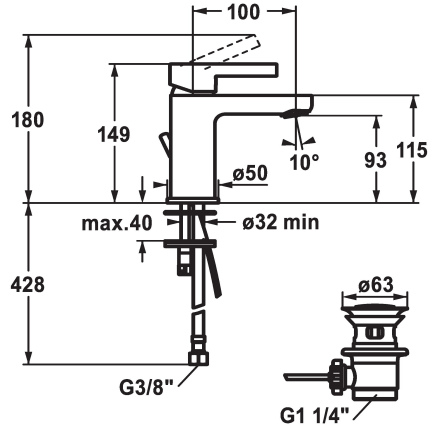

KWC FIT Lever mixer - Basin

Modell-Linie: FIT | 12.548.041.000FL
Taps | Manual taps

KWC-No.

125414
chromeline, A 100, flexible connection hoses, with pop-up valve

125415
chromeline, A 100, flexible connection hoses, without pop-up valve

with pop-up valve

without pop-up valve

- temperature limitation
- * Flexible connection hoses 3/8"
- * Fastening by means of stud bolt M8 x 1
- * Mounting hole size ø35 mm
- * Scope of delivery:
- KWC pop-up valve Z.538.581.000

Technical Data

Flow rate
pop-up assembly
Connection
Spout
Handling
Color code
Installation type
Faucet_typ
Dimension Height
Acoustic group
Projection A
Energy label
Dimension Water outlet
material

5 l/min (3 bar)
with pop-up valve
Flexible connection hoses
fixed
top lever
chromeline
Pillar installation
Faucet
149
yes
A 100
A
93
Brass

Spare Parts

KWC FIT
Lever mixer - Basin

Modell-Linie: FIT | 12.548.041.000FL
Taps | Manual taps

Cartridge M 35 OP

538331
Z.537.710
