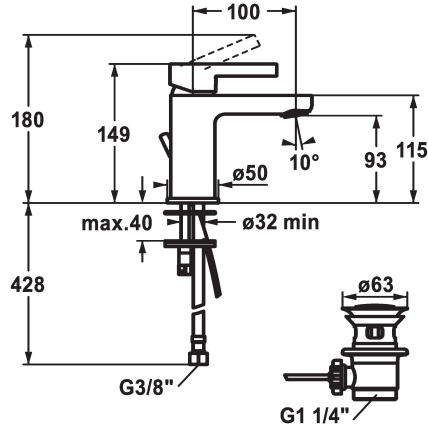

KWC FIT Lever mixer - Basin

Modell-Linie: FIT | 12.548.041.000FL
Taps | Manual taps

KWC-No.

125414
chromeline, A 100, flexible connection hoses, with pop-up valve

125415
chromeline, A 100, flexible connection hoses, without pop-up valve

without pop-up valve

- temperature limitation
- * Flexible connection hoses 3/8"
- * Fastening by means of stud bolt M8 x 1
- * Mounting hole size ø35 mm
- * Scope of delivery:
- KWC pop-up valve Z.538.581.000

Technical Data

Flow rate
pop-up valve
Connection
Spout
Handling
Color code
Installation type
Faucet_typ
Measure Height
Acoustic group
Projection A
Energy label
Dimension Water outlet
material

5 l/min (3 bar)
with pop-up valve
Flexible connection hoses
fixed
top lever
chromeline
Pillar installation
Faucet
149
yes
A 100
A
93
Brass

Spare Parts

KWC FIT
Lever mixer - Basin

Modell-Linie: FIT | 12.548.041.000FL
Taps | Manual taps

Cartridge M 35 OP

538331
Z.537.710
