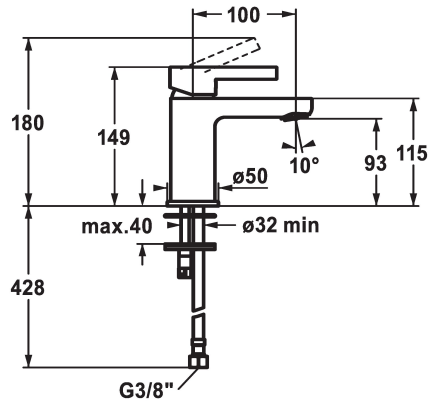

KWC FIT

Lever mixer - Basin

Modell-Linie: FIT | 12.548.051.000FL

Umyvadlové armatury | Hydraulické armatury

KWC-No.

125414

chromeline, A 100, flexible connection hoses, with pop-up valve

125415

ATT-KWC- ABLAUFGARNITUR

mit_Ablaufgarnitur

ohne_Ablaufgarnitur

- flow rate and temperature continuously variable
- temperature limitation
- * Flexible connection hoses 3/8"
- * Fastening by means of stud bolt M8 x 1
- * Mounting hole size ø35 mm

Faucet_typ

Measure_Height

G_Acoustic group

Projection_A

EnergyLabelCH

ATT-KWC-MASS-WASSERAUSTRITT

Material

5 l/min (3 bar)

yes

A100

A

93

mosaz

Náhradní díly

KWC FIT Lever mixer - Basin

Modell-Linie: FIT | 12.548.051.000FL
Umyvadlové armatury | Hydraulické armatury