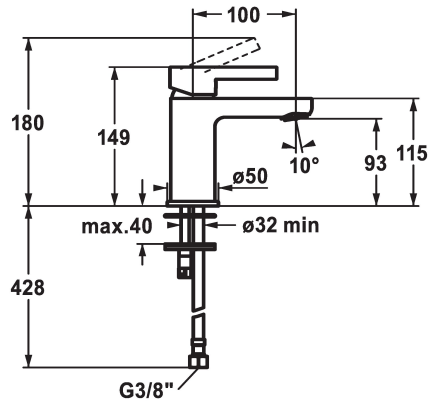

## KWC FIT

Lever mixer - Basin

Modell-Linie: FIT | 12.548.051.000FL

Hanat | Käsi käyttöiset hanat

### KWC-No.

**125414**

chromeline, A 100, flexible connection hoses, with pop-up valve

**125415**

chromeline, A 100, flexible connection hoses, without pop-up valve

- \* Lever mixer
- \* EcoProtect - water-saving device
- \* Fixed spout
- Neoperl® Perlator®
- \* KWC cartridge M 35 OP
- with ceramic discs

### ATT-KWC-ABLAUFGARNITUR

mit\_Ablaufgarnitur

ohne\_Ablaufgarnitur

- flow rate and temperature continuously variable
- temperature limitation
- \* Flexible connection hoses 3/8"
- \* Fastening by means of stud bolt M8 x 1
- \* Mounting hole size ø35 mm

## KWC FIT Lever mixer - Basin

Modell-Linie: FIT | 12.548.051.000FL  
Hanat | Käsi­käyt­toiset hanat