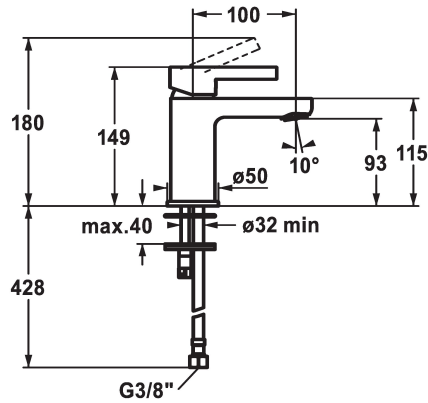

## KWC FIT

Lever mixer - Basin

Modell-Linie: FIT | 12.548.051.000FL  
Kranar | Hydraulické armatury

### KWC-No.

**125414**  
chromeline, A 100, flexible connection hoses, with pop-up valve

**125415**  
chromeline, A 100, flexible connection hoses, without pop-up valve

- \* Lever mixer
- \* EcoProtect - water-saving device
- \* Fixed spout
- Neoperl® Perlator®
- \* KWC cartridge M 35 OP
- with ceramic discs

### ATT-KWC-ABLAUFGARNITUR

mit\_Ablaufgarnitur

ohne\_Ablaufgarnitur

- flow rate and temperature continuously variable
- temperature limitation
- \* Flexible connection hoses 3/8"
- \* Fastening by means of stud bolt M8 x 1
- \* Mounting hole size ø35 mm

### Reservdelar

**KWC FIT**  
Lever mixer - Basin

**Modell-Linie: FIT | 12.548.051.000FL**  
Kranar | Hydraulické armatury

**Cartridge M 35 OP**

---

**538331**  
Z.537.710

---