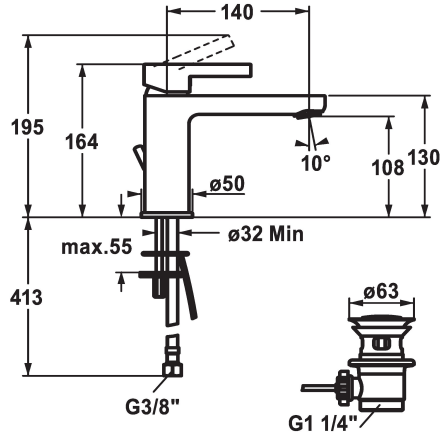

KWC FIT

Lever mixer - Basin

Modell-Linie: FIT | 12.548.042.000FL
Taps | Manual taps

KWC-No.

125417
chromeline, A 140, flexible connection hoses, with pop-up valve

125418
chromeline, A 140, flexible connection hoses, without pop-up valve

with pop-up valve

without pop-up valve

- temperature limitation
- * Flexible connection hoses 3/8"
- * Fastening by means of stud bolt M8 x 1
- * Mounting hole size ø35 mm
- * Scope of delivery:
- KWC pop-up valve Z.538.581.000

Technical Data

Flow rate
pop-up assembly
Connection
Spout
Handling
Color code
Installation type
Faucet_typ
Dimension Height
Acoustic group
Projection A
Energy label
Dimension Water outlet
material

5 l/min (3 bar)
with pop-up valve
Flexible connection hoses
fixed
top lever
chromeline
Pillar installation
Faucet
164
yes
A 140
A
108
Brass

Spare Parts

KWC FIT
Lever mixer - Basin

Modell-Linie: FIT | 12.548.042.000FL
Taps | Manual taps

Cartridge M 35 OP

538331
Z.537.710
