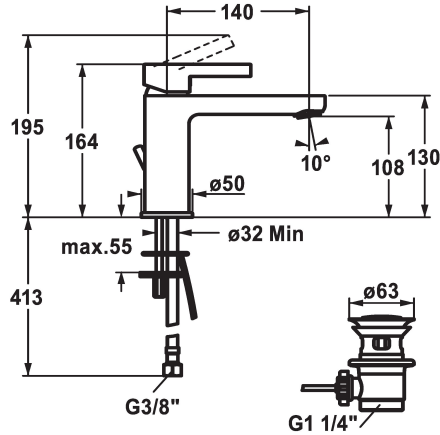

KWC FIT

Lever mixer - Basin

Modell-Linie: FIT | 12.548.042.000FL
Taps | Manual taps

KWC-No.

125417
chromeline, A 140, flexible connection hoses, with pop-up valve

125418
chromeline, A 140, flexible connection hoses, without pop-up valve

without pop-up valve

- temperature limitation
- * Flexible connection hoses 3/8"
- * Fastening by means of stud bolt M8 x 1
- * Mounting hole size ø35 mm
- * Scope of delivery:
- KWC pop-up valve Z.538.581.000

Technical Data

Flow rate
pop-up valve
Connection
Spout
Handling
Color code
Installation type
Faucet_typ
Measure Height
Acoustic group
Projection A
Energy label
Dimension Water outlet
material

5 l/min (3 bar)
with pop-up valve
Flexible connection hoses
fixed
top lever
chromeline
Pillar installation
Faucet
164
yes
A 140
A
108
Brass

Spare Parts

KWC FIT
Lever mixer - Basin

Modell-Linie: FIT | 12.548.042.000FL
Taps | Manual taps

Cartridge M 35 OP

538331
Z.537.710
