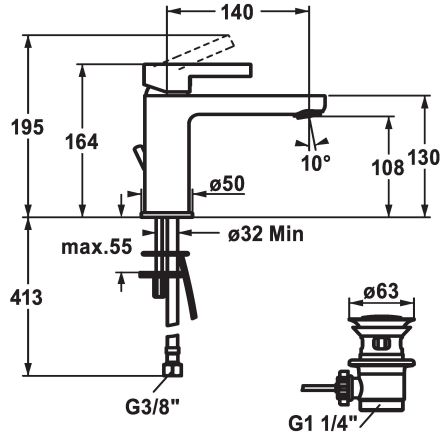

## KWC FIT

Lever mixer - Basin

Modell-Linie: FIT | 12.548.042.000FL

Hanat | Käsi­käyt­toiset hanat

### KWC-No.

**125417**

chromeline, A 140, flexible connection hoses, with pop-up valve

**125418**

chromeline, A 140, flexible connection hoses, without pop-up valve

- \* Lever mixer
- \* EcoProtect - water-saving device
- \* Fixed spout
- Neoperl® Perlator®
- \* KWC cartridge M 35 OP
- with ceramic discs
- flow rate and temperature continuously variable

### ATT-KWC- ABLAUF­GARNITUR

mit\_Ablaufgarnitur

ohne\_Ablaufgarnitur

- temperature limitation
- \* Flexible connection hoses 3/8"
- \* Fastening by means of stud bolt M8 x 1
- \* Mounting hole size ø35 mm
- \* Scope of delivery:
- KWC pop-up valve Z.538.581.000

### Varaosat

**KWC FIT**  
Lever mixer - Basin

**Modell-Linie: FIT | 12.548.042.000FL**  
Hanat | Käsi­käyt­toiset hanat

**Cartridge M 35 OP**

---

**538331**  
Z.537.710

---