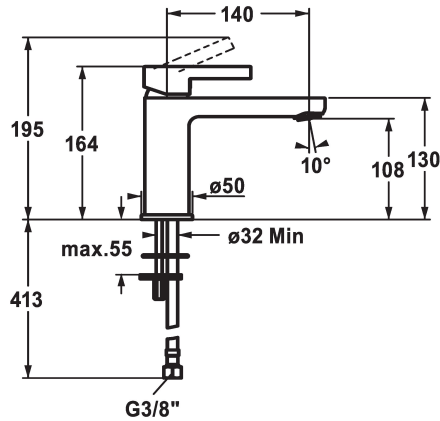

KWC FIT

Lever mixer - Basin

Modell-Linie: FIT | 12.548.052.000FL

Armatura umywalkowa | Armatura jednouchwytywa

KWC-No.

125417

chromeline, A 140, flexible connection hoses, with pop-up valve

125418

ATT-KWC- ABLAUFGARNITUR

mit_Ablaufgarnitur

ohne_Ablaufgarnitur

- with ceramic discs
- flow rate and temperature continuously variable
- temperature limitation
- * Flexible connection hoses 3/8"
- * Fastening by means of stud bolt 2x M6 x 1
- * Mounting hole size ø35 mm

Faucet_typ

Dimension Height

G_Acoustic group

Projection_A

EnergyLabelCH

ATT-KWC-MASS-WASSERAUSTRITT

Material

5 l/min (3 bar)

1

A140

A

108

Mosiqdz

Części zamienne

KWC FIT Lever mixer - Basin

Modell-Linie: FIT | 12.548.052.000FL
Armatura umywalkowa | Armatura jednouchwytowa