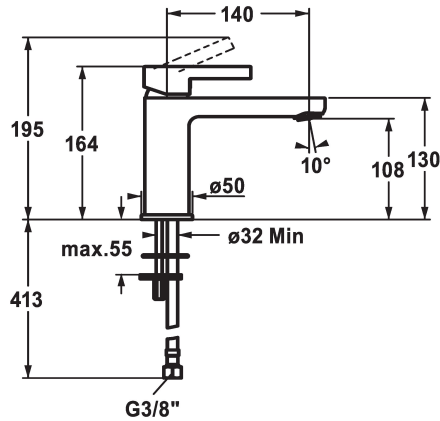

## KWC FIT

Lever mixer - Basin

Modell-Linie: FIT | 12.548.052.000FL  
Kranar | Hydraulické armatúry

### KWC-No.

**125417**  
chromeline, A 140, flexible connection hoses, with pop-up valve

**125418**  
chromeline, A 140, flexible connection hoses, without pop-up valve

- \* Lever mixer
- \* EcoProtect - water-saving device
- \* Fixed spout
- Neoperl® Perlator®
- \* OptimalSpace - ample space for washing or working
- \* KWC cartridge M 35 OP

### ATT-KWC- ABLAUFGARNITUR

mit\_Ablaufgarnitur

ohne\_Ablaufgarnitur

- with ceramic discs
- flow rate and temperature continuously variable
- temperature limitation
- \* Flexible connection hoses 3/8"
- \* Fastening by means of stud bolt 2x M6 x 1
- \* Mounting hole size ø35 mm

## KWC FIT Lever mixer - Basin

Modell-Linie: FIT | 12.548.052.000FL  
Kranar | Hydraulické armatury