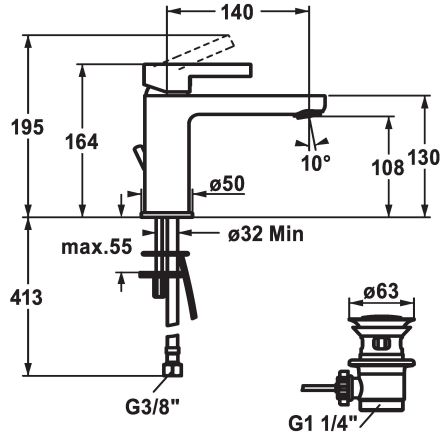

KWC FIT

Lever mixer - Basin - CoolFix

Modell-Linie: FIT | 12.548.032.000FL

Taps | Manual taps

KWC-No.

125419
chromeline, A 140, flexible connection hoses, with pop-up valve

125420
chromeline, A 140, flexible connection hoses, without pop-up valve

with pop-up valve

without pop-up valve

- flow rate and temperature continuously variable
- temperature limitation
- * Flexible connection hoses 3/8"
- * Fastening by means of stud bolt M8 x 1
- * Mounting hole size ø35 mm
- * Scope of delivery:
- KWC pop-up valve Z.538.581.000

Technical Data

Flow rate
Pop-up_valve
Connection
Spout
Handling
Color code
Installation_type
Faucet_typ
Dimension Height
Energysaving
Acoustic group
Projection_A
Energy Label
Dimension Water outlet
material

5 l/min (3 bar)
with pop-up valve
Flexible connection hoses
fixed
top lever
chrome
Pillar installation
Faucet
164
Coolfix
Battery1
A 140
A
108
Brass

Spare Parts

KWC FIT

Lever mixer - Basin - CoolFix

Modell-Linie: FIT | 12.548.032.000FL
Taps | Manual taps