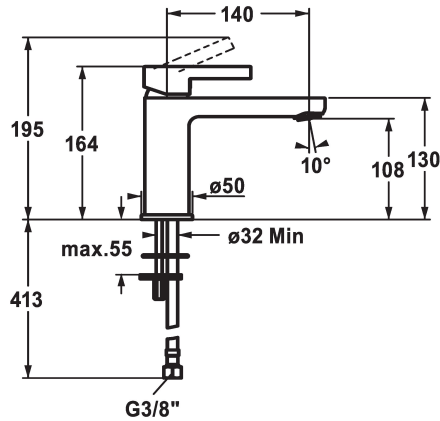

KWC FIT

Lever mixer - Basin - CoolFix

Modell-Linie: FIT | 12.548.072.000FL

Umyvadlové armatury | Hydraulické armatury

KWC-No.

125419

chromeline, A 140, flexible connection hoses, with pop-up valve

125420

chromeline, A 140, flexible connection hoses, without pop-up valve

- * Lever mixer
- * CoolFix - Cold water flow with a centered lever
- * EcoProtect - water-saving device
- * Fixed spout
- * Neoperl® Perlator®
- * OptimalSpace - ample space for washing or working
- * KWC cartridge M 35 OP

ATT-KWC- ABLAUFGARNITUR

mit_Ablaufgarnitur

ohne_Ablaufgarnitur

- with ceramic discs
- flow rate and temperature continuously variable
- temperature limitation
- * Flexible connection hoses 3/8"
- * Fastening by means of stud bolt 2x M6 x 1
- * Mounting hole size ø35 mm

KWC FIT

Lever mixer - Basin - CoolFix

Modell-Linie: FIT | 12.548.072.000FL

Umyvadlové armatury | Hydraulické armatury

Cartridge M 35 OP

538331

Z.537.710
