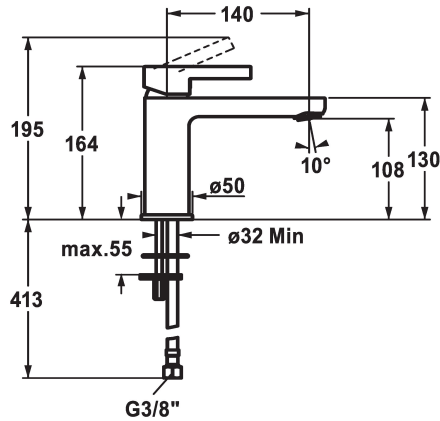

## KWC FIT

Lever mixer - Basin - CoolFix

Modell-Linie: FIT | 12.548.072.000FL  
Taps | Manual taps

### KWC-No.

**125419**  
chromeline, A 140, flexible connection hoses, with pop-up valve

**125420**  
chromeline, A 140, flexible connection hoses, without pop-up valve

- \* Lever mixer
- \* CoolFix - Cold water flow with a centered lever
- \* EcoProtect - water-saving device
- \* Fixed spout
- Neoperl® Perlator®
- \* OptimalSpace - ample space for washing or working
- \* KWC cartridge M 35 OP

### Pop-up\_valve

with pop-up valve

without pop-up valve

- with ceramic discs
- flow rate and temperature continuously variable
- temperature limitation
- \* Flexible connection hoses 3/8"
- \* Fastening by means of stud bolt 2x M6 x 1
- \* Mounting hole size ø35 mm