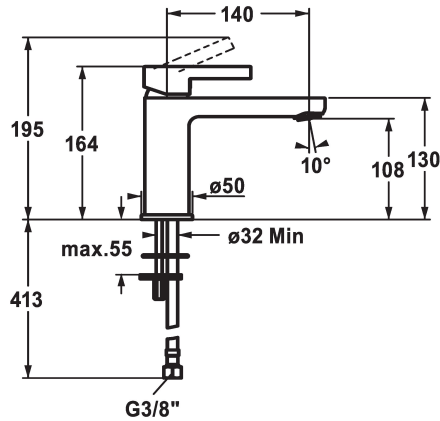

KWC FIT

Lever mixer - Basin - CoolFix

Modell-Linie: FIT | 12.548.072.000FL

Taps | Manual taps

KWC-No.

125419
chromeline, A 140, flexible connection hoses, with pop-up valve

125420
chromeline, A 140, flexible connection hoses, without pop-up valve

pop-up assembly

with pop-up valve

without pop-up valve

- with ceramic discs
- flow rate and temperature continuously variable
- temperature limitation
- * Flexible connection hoses 3/8"
- * Fastening by means of stud bolt 2x M6 x 1
- * Mounting hole size ø35 mm

Technical Data

Flow rate
pop-up assembly
Connection
Spout
Handling
Color code
Installation type
Faucet_typ
Dimension Height
Energysaving
Acoustic group
Projection A
Energy label
Dimension Water outlet
material

5 l/min (3 bar)
without pop-up valve
Flexible connection hoses
fixed
top lever
chromeline
Pillar installation
Faucet
164
Coolfix
yes
A 140
A
108
Brass

Spare Parts

KWC FIT

Lever mixer - Basin - CoolFix

Modell-Linie: FIT | 12.548.072.000FL