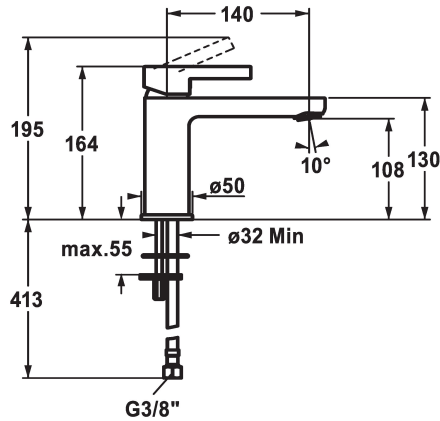

KWC FIT

Lever mixer - Basin - CoolFix

Modell-Linie: FIT | 12.548.072.000FL

Taps | Manual taps

KWC-No.

125419

chromeline, A 140, flexible connection hoses, with pop-up valve

125420

pop-up valve

with pop-up valve

without pop-up valve

- with ceramic discs
- flow rate and temperature continuously variable
- temperature limitation
- * Flexible connection hoses 3/8"
- * Fastening by means of stud bolt 2x M6 x 1
- * Mounting hole size ø35 mm

Technical Data

Flow rate
pop-up valve
Connection
Spout
Handling
Color code
Installation type
Faucet_typ
Measure Height
Energysaving
Acoustic group
Projection A
Energy label
Dimension Water outlet
material

5 l/min (3 bar)
without pop-up valve
Flexible connection hoses
fixed
top lever
chromeline
Pillar installation
Faucet
164
Coolfix
yes
A 140
A
108
Brass

Spare Parts

KWC FIT

Lever mixer - Basin - CoolFix

Modell-Linie: FIT | 12.548.072.000FL
Taps | Manual taps