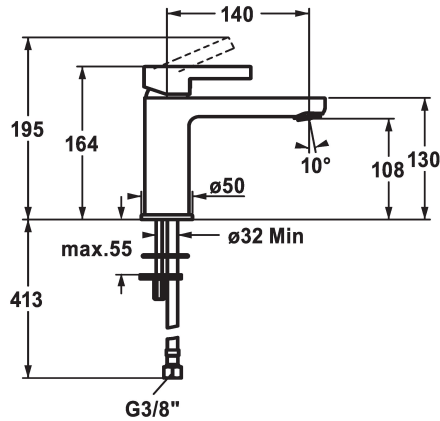

KWC FIT

Lever mixer - Basin - CoolFix

Modell-Linie: FIT | 12.548.072.000FL

Hanat | Käsi­käyt­toiset hanat

KWC-No.

125419

chromeline, A 140, flexible connection hoses, with pop-up valve

125420

chromeline, A 140, flexible connection hoses, without pop-up valve

- * Lever mixer
- * CoolFix - Cold water flow with a centered lever
- * EcoProtect - water-saving device
- * Fixed spout
- Neoperl® Perlator®
- * OptimalSpace - ample space for washing or working
- * KWC cartridge M 35 OP

ATT-KWC- ABLAUF­GARNITUR

mit_Ablaufgarnitur

ohne_Ablaufgarnitur

- with ceramic discs
- flow rate and temperature continuously variable
- temperature limitation
- * Flexible connection hoses 3/8"
- * Fastening by means of stud bolt 2x M6 x 1
- * Mounting hole size 535 mm

0

Varaosat

KWC FIT

Lever mixer - Basin - CoolFix

Modell-Linie: FIT | 12.548.072.000FL
Hanat | Käsi­käyt­toiset hanat

Cartridge M 35 OP

538331
Z.537.710
