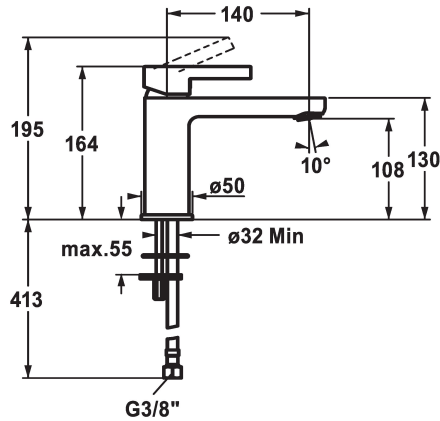

KWC FIT

Lever mixer - Basin - CoolFix

Modell-Linie: FIT | 12.548.072.000FL

Armatura umywalkowa | Armatura jednouchwytowa

KWC-No.

125419

chromeline, A 140, flexible connection hoses, with pop-up valve

125420

chromeline, A 140, flexible connection hoses, without pop-up valve

- * Lever mixer
- * CoolFix - Cold water flow with a centered lever
- * EcoProtect - water-saving device
- * Fixed spout
- Neoperl® Perlator®
- * OptimalSpace - ample space for washing or working
- * KWC cartridge M 35 OP

ATT-KWC- ABLAUFGARNITUR

mit_Ablaufgarnitur

ohne_Ablaufgarnitur

- with ceramic discs
- flow rate and temperature continuously variable
- temperature limitation
- * Flexible connection hoses 3/8"
- * Fastening by means of stud bolt 2x M6 x 1
- * Mounting hole size ø35 mm

KWC FIT

Lever mixer - Basin - CoolFix

Modell-Linie: FIT | 12.548.072.000FL

Armatura umywalkowa | Armatura jednouchwytowa

Cartridge M 35 OP

538331

Z.537.710
