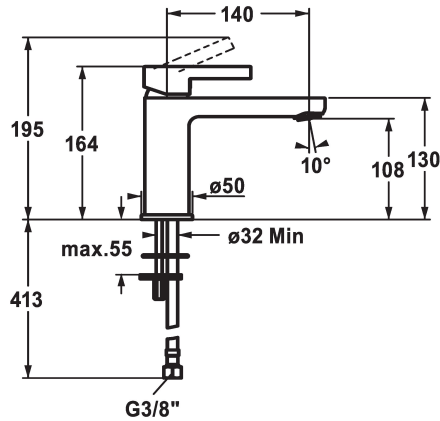

KWC FIT

Lever mixer - Basin - CoolFix

Modell-Linie: FIT | 12.548.072.000FL

Kranar | Hydraulické armatúry

KWC-No.

125419

chromeline, A 140, flexible connection hoses, with pop-up valve

125420

chromeline, A 140, flexible connection hoses, without pop-up valve

- * Lever mixer
- * CoolFix - Cold water flow with a centered lever
- * EcoProtect - water-saving device
- * Fixed spout
- Neoperl® Perlator®
- * OptimalSpace - ample space for washing or working
- * KWC cartridge M 35 OP

ATT-KWC- ABLAUFGARNITUR

mit_Ablaufgarnitur

ohne_Ablaufgarnitur

- with ceramic discs
- flow rate and temperature continuously variable
- temperature limitation
- * Flexible connection hoses 3/8"
- * Fastening by means of stud bolt 2x M6 x 1
- * Mounting hole size ø35 mm

KWC FIT

Lever mixer - Basin - CoolFix

Modell-Linie: FIT | 12.548.072.000FL
Kranar | Hydraulické armatury

Cartridge M 35 OP

538331
Z.537.710
