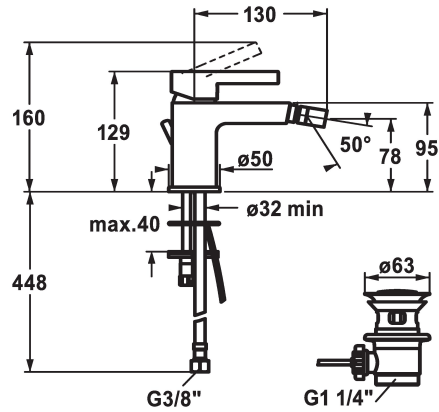

## KWC FIT

Lever mixer - Bidet

Modell-Linie: FIT | 13.541.041.000FL  
Umyvadlové armatury | Hydraulické armatury

- flow rate and temperature continuously variable
- temperature limitation
- \* Flexible connection hoses 3/8"
- \* Fastening by means of stud bolt M8 x 1
- \* Mounting hole size ø35 mm

### Technické údaje

A_Spout_Spray	5 l/min (3 bar)
ATT-KWC-ABLAUFGARNITUR	yes
Connection	Flexible_Anschlusschläuche
ATT-KWC-AUSLAUF	fest
Handling	yes
ATT-KWC-FARBCODE	F000
Installation_type	yes
Faucet_typ	01
Measure_Height	129
G_Acoustic group	yes
Projection_A	A130
EnergyLabelCH	A
ATT-KWC-MASS-WASSERAUSTRITT	78