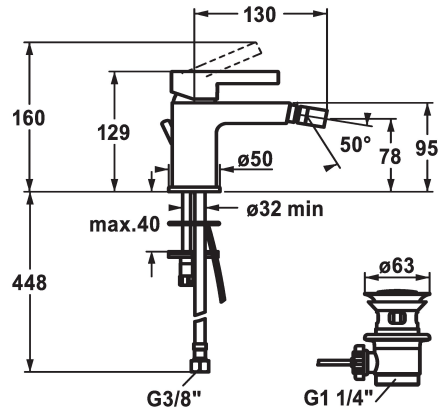

KWC FIT

Lever mixer - Bidet

Modell-Linie: FIT | 13.541.041.000FL
Taps | Manual taps

KWC-No.

125421

chromeline, A 130, flexible connection hoses, with pop-up valve

- * Lever mixer
- * Fixed spout
- ball joint aerator Neoperl® Perlator®
- * KWC cartridge M 35 OP
- with ceramic discs

- flow rate and temperature continuously variable
- temperature limitation
- * Flexible connection hoses 3/8"
- * Fastening by means of stud bolt M8 x 1
- * Mounting hole size 35 mm

Technical Data

Flow rate	5 l/min (3 bar)
Pop-up_valve	NW 1/2"1
Connection	Flexible connection hoses
Spout	fixe
Handling	NW 1/2"1
Color code	chrome
Installation_type	NW 1/2"1
Faucet_typ	without connections1
Measure Height	129
Acoustic group	NW 1/2"1
Projection_A	A 130
Energy Label	A
ATT-KWC-MASS-WASSERAUSTRITT	78

Flow rate	5 l/min (3 bar)
Pop-up_valve	NW 1/2"1
Connection	Flexible connection hoses
Spout	fixe
Handling	NW 1/2"1
Color code	chrome
Installation_type	NW 1/2"1
Faucet_typ	without connections1
Measure Height	129
Acoustic group	NW 1/2"1
Projection_A	A 130
Energy Label	A
ATT-KWC-MASS-WASSERAUSTRITT	78

Spare Parts

KWC FIT
Lever mixer - Bidet

Modell-Linie: FIT | 13.541.041.000FL
Taps | Manual taps

Cartridge M 35 OP

538331
Z.537.710
