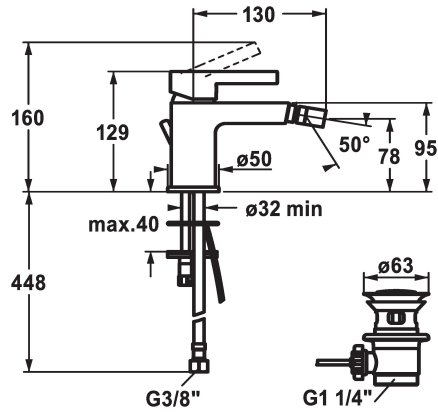

KWC FIT

Lever mixer - Bidet

Modell-Linie: FIT | 13.541.041.000FL
Taps | Manual taps

KWC-No.

125421

chromeline, A 130, flexible connection hoses, with pop-up valve

- * Lever mixer
- * Fixed spout
- ball joint aerator Neoperl® Perlator®
- * KWC cartridge M 35 OP
- with ceramic discs

- flow rate and temperature continuously variable
- temperature limitation
- * Flexible connection hoses 3/8"
- * Fastening by means of stud bolt M8 x 1
- * Mounting hole size ø35 mm

Technical Data

Flow rate	5 l/min (3 bar)
pop-up assembly	yes
Connection	Flexible connection hoses
Spout	fixe
Handling	yes
Color code	chrome
Installation type	yes
Faucet_typ	without connections ¹
Measure Height	129
Acoustic group	yes
Projection A	A 130
Energy label	A
ATT-KWC-MASS-WASSERAUSTRITT	78

Spare Parts

KWC FIT
Lever mixer - Bidet

Modell-Linie: FIT | 13.541.041.000FL
Taps | Manual taps

Cartridge M 35 OP

538331
Z.537.710
