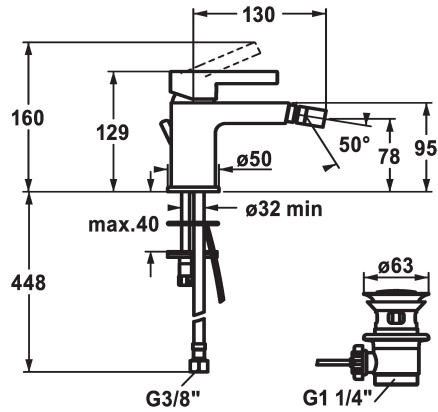

KWC FIT

Lever mixer - Bidet

Modell-Linie: FIT | 13.541.041.000FL

Taps | Manual taps

KWC-No.

125421

chromeline, A 130, flexible connection hoses, with pop-up valve

- * Lever mixer
- * Fixed spout
- ball joint aerator Neoperl® Perlator®
- * KWC cartridge M 35 OP
- with ceramic discs

- flow rate and temperature continuously variable
- temperature limitation
- * Flexible connection hoses 3/8"
- * Fastening by means of stud bolt M8 x 1
- * Mounting hole size 35 mm

Technical Data

Flow rate	5 l/min (3 bar)
pop-up valve	yes
Connection	Flexible connection hoses
Spout	fixe
Handling	yes
Color code	chrome
Installation type	yes
Faucet_typ	without connections ¹
Measure Height	129
Acoustic group	yes
Projection A	A 130
Energy label	A
ATT-KWC-MASS-WASSERAUSTRITT	78

Spare Parts

KWC FIT
Lever mixer - Bidet

Modell-Linie: FIT | 13.541.041.000FL
Taps | Manual taps

Cartridge M 35 OP

538331
Z.537.710
