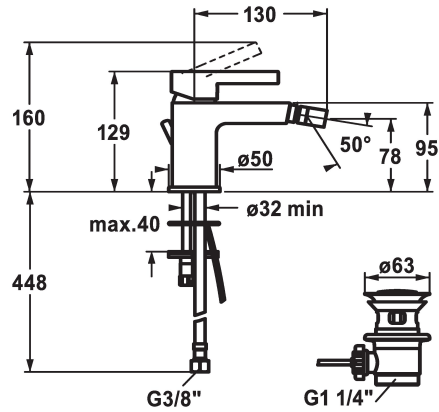

KWC FIT

Lever mixer - Bidet

Modell-Linie: FIT | 13.541.041.000FL

Hanat | Käsi­käyt­toiset hanat

KWC-No.

125421

chromeline, A 130, flexible connection hoses, with pop-up valve

- * Lever mixer
- * Fixed spout
- ball joint aerator Neoperl® Perlator®
- * KWC cartridge M 35 OP
- with ceramic discs

- flow rate and temperature continuously variable
- temperature limitation
- * Flexible connection hoses 3/8"
- * Fastening by means of stud bolt M8 x 1
- * Mounting hole size 35 mm

Tekniset tiedot

A_Spout_Spray	5 l/min (3 bar)
ATT-KWC-ABLAUFGARNITUR	yes
Connection	Flexible_Anschluss­schläuche
Spout	fest
Handling	yes
ATT-KWC-FARBCODE	F000
Installation_type	yes
Faucet_typ	01
Measure_Height	129
G_Acoustic group	yes
Projection_A	A130
EnergyLabelCH	A
ATT-KWC-MASS-WASSERAUSTRITT	78
lviCode	0

Varaosat

KWC FIT

Lever mixer - Bidet

Modell-Linie: FIT | 13.541.041.000FL
Hanat | Käsi­käyt­toiset hanat

Cartridge M 35 OP

538331
Z.537.710
