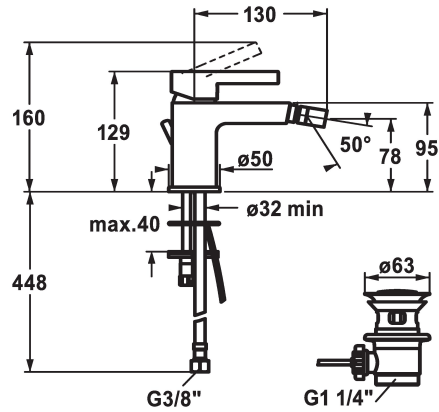

### Lever mixer - Bidet

Modell-Linie: FIT | 13.541.041.000FL

Armatura umywalkowa | Armatura jednouchwytowa

- flow rate and temperature continuously variable
- temperature limitation
- \* Flexible connection hoses 3/8"
- \* Fastening by means of stud bolt M8 x 1
- \* Mounting hole size ø35 mm

#### Dane techniczne

A_Spout_Spray	5 l/min (3 bar)
ATT-KWC-ABLAUFGARNITUR	1
Connection	Flexible_Anschlusschläuche
ATT-KWC-AUSLAUF	fest
Handling	1
ATT-KWC-FARBCODE	F000
Installation_type	1
Faucet_typ	01
Measure_Height	129
G_Acoustic group	1
Projection_A	A130
EnergyLabelCH	A
ATT-KWC-MASS-WASSERAUSTRITT	78

## KWC FIT

Lever mixer - Bidet

Modell-Linie: FIT | 13.541.041.000FL

Armatura umywalkowa | Armatura jednouchwykowa