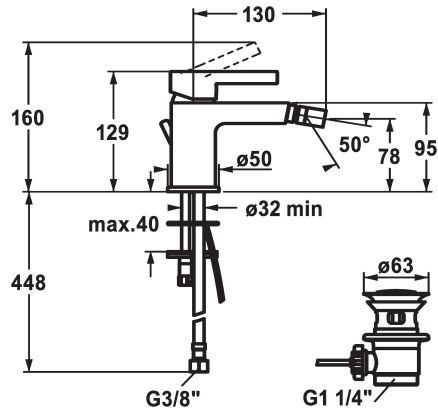

KWC FIT

Lever mixer - Bidet

Modell-Linie: FIT | 13.541.041.000FL

Kranar | Hydraulické armatúry

KWC-No.

125421

chromeline, A 130, flexible connection hoses, with pop-up valve

- * Lever mixer
- * Fixed spout
- ball joint aerator Neoperl® Perlator®
- * KWC cartridge M 35 OP
- with ceramic discs

- flow rate and temperature continuously variable
- temperature limitation
- * Flexible connection hoses 3/8"
- * Fastening by means of stud bolt M8 x 1
- * Mounting hole size 35 mm

Technical Data

A_Spout_Spray	5 l/min (3 bar)
ATT-KWC-ABLAUFGARNITUR	1
Connection	Flexible_Anschlusschläuche
ATT-KWC-AUSLAUF	fest
Handling	1
ATT-KWC-FARBCODE	F000
Installation_type	1
Faucet_typ	01
Measure_Height	129
G_Acoustic group	1
Projection_A	A130
EnergyLabelCH	A
ATT-KWC-MASS-WASSERAUSTRITT	78

Reservdelar

KWC FIT

Lever mixer - Bidet

Modell-Linie: FIT | 13.541.041.000FL
Kranar | Hydraulické armatury

Cartridge M 35 OP

538331
Z.537.710
