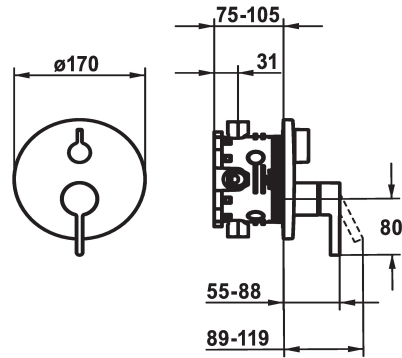

KWC FIT

Trim kit - Lever mixer - Tub

Modell-Linie: FIT | 20.544.512.000
Showers | Exposed bath mixer

KWC-No.

125426
chromeline, Trim kit

125427
chromeline, Trim kit, with vacuum breaker

- * Trim kit with function unit
- * Outflow top and below
- * Turning handle for diverter
- * KWC cartridge M 35 H
- with ceramic discs
- flow rate and temperature continuously variable
- * Scope of delivery:

Concealed_unit

Trim kit

Trim kit, with vacuum breaker

- Function unit, lever, cap, sleeve, cover plate, holder for escutcheon, diverter
- Fastening of the cover plate without screws
- * To be ordered separately:
- Unit for concealed installation KWC BLUEBOX®
- ½", without shut-off valve, 39.999.900.931
- ¾" (½"), with shut-off valve, 39.999.910.931

Technical Data

Flow rate
Diameter
Handling
Color code
Installation_type
Faucet_typ
Acoustic group
Concealed_unit
Energy Label
material

19 l/min (3 bar)
D170
front lever
chrome
Wall mounted
Faucet
Battery1
Trim kit, with vacuum breaker
C
Brass

Spare Parts

KWC FIT

Trim kit - Lever mixer - Tub

Modell-Linie: FIT | 20.544.512.000
Showers | Exposed bath mixer

Cartridge M 35 H

538327
Z.537.582
