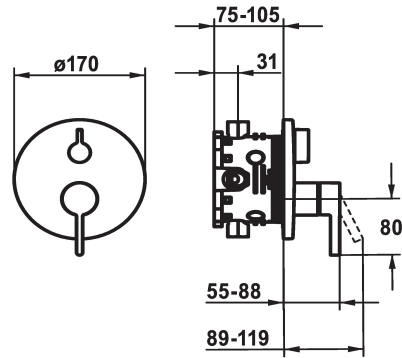

KWC FIT

Trim kit - Lever mixer - Tub

Modell-Linie: FIT | 20.544.512.000
Showers | Exposed bath mixer

KWC-No.

125426
chromeline, Trim kit

125427
chromeline, Trim kit, with vacuum breaker

- * Trim kit with function unit
- * Outflow top and below
- * Turning handle for diverter
- * KWC cartridge M 35 H
- with ceramic discs
- flow rate and temperature continuously variable
- * Scope of delivery:

Concealed unit

Trim kit

Trim kit, with vacuum breaker

- Function unit, lever, cap, sleeve, cover plate, holder for escutcheon, diverter
- Fastening of the cover plate without screws
- * To be ordered separately:
- Unit for concealed installation KWC BLUEBOX®
- ½", without shut-off valve, 39.999.900.931
- ¾" (½"), with shut-off valve, 39.999.910.931

Technical Data

Flow rate
Diameter
Handling
Color code
Installation type
Faucet_typ
Acoustic group
Concealed unit
Energy label
material

19 l/min (3 bar)
D170
front lever
chromeline
Wall mounted
Faucet
yes
Trim kit, with vacuum breaker
C
Brass

Spare Parts

KWC FIT

Trim kit - Lever mixer - Tub

Modell-Linie: FIT | 20.544.512.000
Showers | Exposed bath mixer

Cartridge M 35 H

538327
Z.537.582
