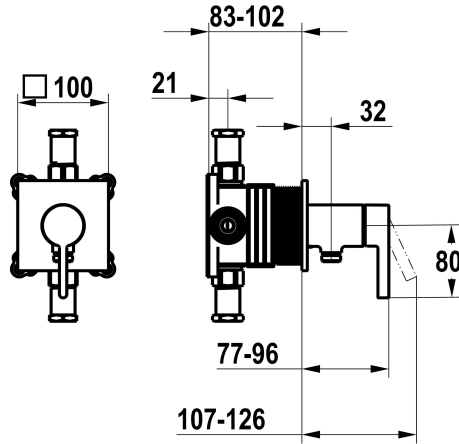

KWC FIT

Trim kit, with safety device DIN EN 1717 – Lever mixer – Shower

Modell-Linie: FIT | 21.544.550.000
Showers | Manual shower

KWC-No.

125434
chromeline, trim kit, with safety device DIN EN 1717

- * Trim kit with function unit KWC HOMEBOX
- * Outflow with integrated hose connection
- * KWC cartridge M 35-S HF
 - with ceramic discs
 - flow rate and temperature continuously variable

- * Scope of delivery:
 - Lever mixer unit with integrated hose connection
 - Fastening of the cover plate without screws
- * To be ordered separately:
 - Unit for concealed installation KWC HOMEBOX Lever mixer 1 Consumers 39.006.251.931

NEW

Technical Data

Flow rate
Handling
Color code
Installation_type
Faucet_typ
Acoustic group
Concealed unit

12 l/min (3 bar)
3-Lamps
chrome
2-Screens, monitors etc
Lever mixer
1-Temperature exchange equipme
4-Large equipment