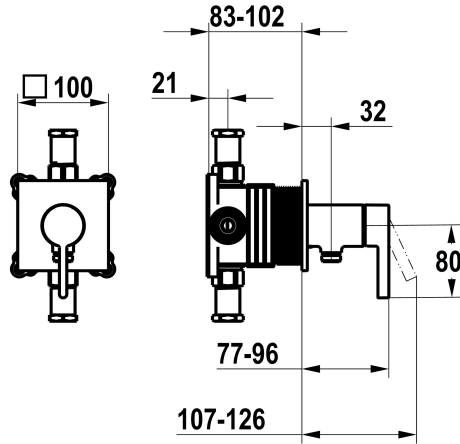

KWC FIT

Trim kit, with safety device DIN EN 1717 – Lever mixer – Shower

Modell-Linie: FIT | 21.544.550.000
Showers | Manual shower

KWC-No.

125434
chromeline, trim kit, with safety device DIN EN 1717

NEW

- * Trim kit with function unit KWC HOMEBOX
- * Outflow with integrated hose connection
- * KWC cartridge M 35-S HF
 - with ceramic discs
 - flow rate and temperature continuously variable

- * Scope of delivery:
 - Lever mixer unit with integrated hose connection
 - Fastening of the cover plate without screws
- * To be ordered separately:
 - Unit for concealed installation KWC HOMEBOX Lever mixer 1 Consumers 39.006.251.931

Technical Data

Flow rate
Handling
Color code
Installation type
Faucet_typ
Acoustic group
Concealed unit

12 l/min (3 bar)
3
chrome
2
Lever mixer
yes
4

Spare Parts

Cartridge M 35-S HF

537602
Z.537.602