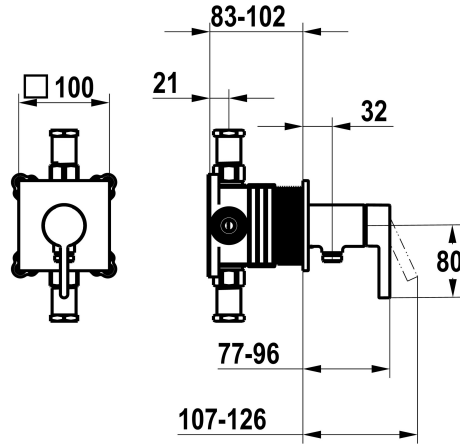

KWC FIT

Trim kit, with safety device DIN EN 1717 – Lever mixer – Shower

Modell-Linie: FIT | 21.544.550.000
Showers | Manual shower

KWC-No.

125434
chromeline, trim kit, with safety device DIN EN 1717

NEW

- * Trim kit with function unit KWC HOMEBOX
- * Outflow with integrated hose connection
- * KWC cartridge M 35-S HF
 - with ceramic discs
 - flow rate and temperature continuously variable

- * Scope of delivery:
 - Lever mixer unit with integrated hose connection
 - Fastening of the cover plate without screws
- * To be ordered separately:
 - Unit for concealed installation KWC HOMEBOX Lever mixer 1 Consumers 39.006.251.931

Technical Data

Flow rate
Handling
Color code
Installation type
Faucet_typ
Acoustic group
Concealed unit

12 l/min (3 bar)
3
chrome
2
Lever mixer
yes
4

Spare Parts

Cartridge M 35-S HF

537602
Z.537.602