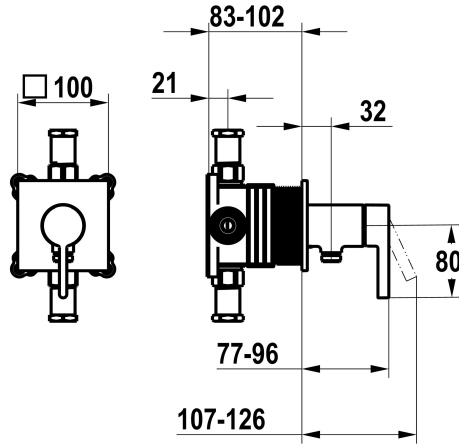

## KWC FIT

Trim kit, with safety device DIN EN 1717 – Lever mixer – Shower

Modell-Linie: FIT | 21.544.550.000

Suihkut ja suihkupaneelit | Manuaali suihkut

### KWC-No.

**125434**

chromeline, trim kit, with safety device DIN EN 1717

NEW

\* Trim kit with function unit KWC HOMEBOX

\* Outflow

with integrated hose connection

\* KWC cartridge M 35-S HF

- with ceramic discs

- flow rate and temperature continuously variable

\* Scope of delivery:

- Lever mixer unit with integrated hose connection

- Fastening of the cover plate without screws

\* To be ordered separately:

### Tekniset tiedot

ATT-KWC-A\_ABGANG\_UP

12 l/min (3 bar)

Handling

3

ATT-KWC-FARBCODE

F000

Installation\_type