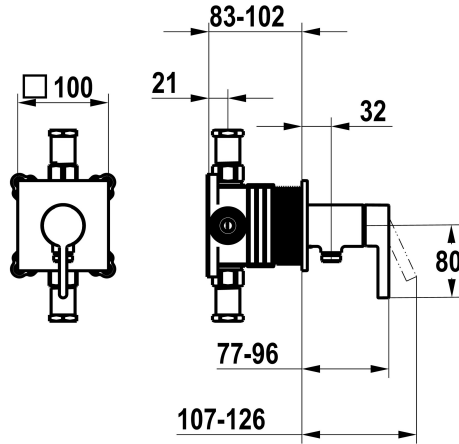

KWC FIT

Trim kit, with safety device DIN EN 1717 – Lever mixer – Shower

Modell-Linie: FIT | 21.544.550.000

Armatura natryskowa | Armatura z zaworami obsługiwanymi ręcznie

KWC-No.

125434

chromeline, trim kit, with safety device DIN EN 1717

NEW

* Trim kit with function unit KWC HOMEBOX

* Outflow with integrated hose connection

* KWC cartridge M 35-S HF

- with ceramic discs

- flow rate and temperature continuously variable

* Scope of delivery:

- Lever mixer unit with integrated hose connection

- Fastening of the cover plate without screws

* To be ordered separately:

- Unit for concealed installation KWC HOMEBOX Lever mixer 1

Consumers 39.006.251.931

Dane techniczne

ATT-KWC-A_ABGANG_UP

12 l/min (3 bar)