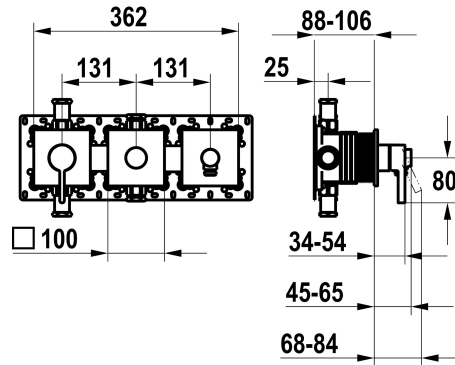

KWC FIT

Trim kit, with safety device DIN EN 1717 – Lever mixer – Tub

Modell-Linie: FIT | 20.544.550.000

Sprchové armatury | Vanové armatury

KWC-No.

125435

chromeline, trim kit, with safety device DIN EN 1717

NEW

* Trim kit with function unit KWC HOMEBOX

* Outflow with integrated hose connection above or below for the second consumer with CHOICE diverter without automatic reset

* KWC cartridge M 35-S HF

- with ceramic discs
- flow rate and temperature continuously variable

* Scope of delivery:

- Lever mixer unit
- Diverter unit
- Hose connection unit
- Fastening of the cover plate without screws

* To be ordered separately:

- Unit for concealed installation KWC HOMEBOX Thermostatic/ lever mixer 2 consumers 39.006.261.931

Technické údaje

ATT-KWC-A_ABGANG_UP

20 l/min (3 bar)

Handling

0,2

ATT-KWC-FARBCODE

F000

Installation_type