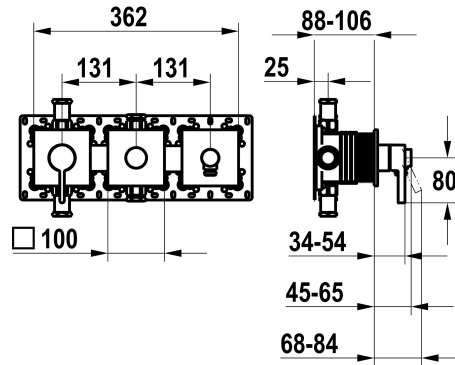

KWC FIT

Trim kit, with safety device DIN EN 1717 – Lever mixer – Tub

Modell-Linie: FIT | 20.544.550.000

Showers | Exposed bath mixer

KWC-No.

125435

chromeline, trim kit, with safety device DIN EN 1717

NEW

* Trim kit with function unit KWC HOMEBOX

* Outflow with integrated hose connection above or below for the second consumer with CHOICE diverter without automatic reset

* KWC cartridge M 35-S HF

- with ceramic discs
- flow rate and temperature continuously variable

* Scope of delivery:

- Lever mixer unit
- Diverter unit
- Hose connection unit
- Fastening of the cover plate without screws

* To be ordered separately:

- Unit for concealed installation KWC HOMEBOX Thermostatic/ lever mixer 2 consumers 39.006.261.931

Technical Data

Flow rate
Handling
Color code
Installation_type
Faucet_typ
Concealed unit

20 l/min (3 bar)
3-Lamps
chrome
2-Screens, monitors etc
Lever mixer
4-Large equipment

Spare Parts

Cartridge M 35-S HF