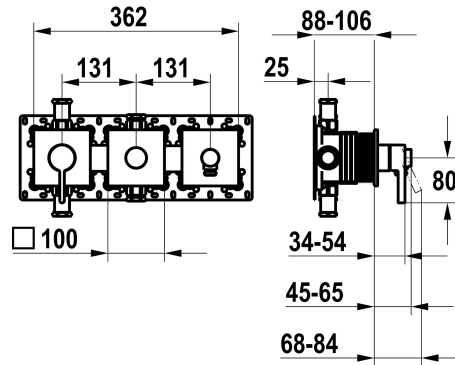

KWC FIT

Trim kit, with safety device DIN EN 1717 – Lever mixer – Tub

Modell-Linie: FIT | 20.544.550.000

Suihkut ja suihkupaneelit | Allashanat

KWC-No.

125435

chromeline, trim kit, with safety device DIN EN 1717

NEW

* Trim kit with function unit KWC HOMEBOX

* Outflow with integrated hose connection above or below for the second consumer with CHOICE diverter without automatic reset

* KWC cartridge M 35-S HF

- with ceramic discs
- flow rate and temperature continuously variable

* Scope of delivery:

- Lever mixer unit
- Diverter unit
- Hose connection unit
- Fastening of the cover plate without screws

* To be ordered separately:

- Unit for concealed installation KWC HOMEBOX Thermostatic/ lever mixer 2 consumers 39.006.261.931

Tekniset tiedot

ATT-KWC-A_ABGANG_UP

20 l/min (3 bar)

Handling

3

ATT-KWC-FARBCODE

F000

Installation_type