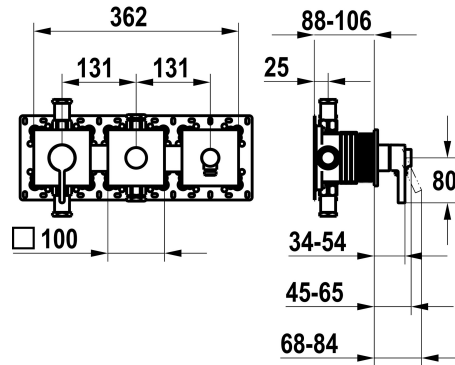

KWC FIT

Trim kit, with safety device DIN EN 1717 – Lever mixer – Tub

Modell-Linie: FIT | 20.544.550.000

Armatura natryskowa | Baterie wannowe

KWC-No.

125435

chromeline, trim kit, with safety device DIN EN 1717

NEW

* Trim kit with function unit KWC HOMEBOX

* Outflow with integrated hose connection above or below for the second consumer with CHOICE diverter without automatic reset

* KWC cartridge M 35-S HF

- with ceramic discs
- flow rate and temperature continuously variable

* Scope of delivery:

- Lever mixer unit
- Diverter unit
- Hose connection unit
- Fastening of the cover plate without screws

* To be ordered separately:

- Unit for concealed installation KWC HOMEBOX Thermostatic/ lever mixer 2 consumers 39.006.261.931

Dane techniczne

ATT-KWC-A_ABGANG_UP

20 l/min (3 bar)

Handling

3

ATT-KWC-FARBCODE

F000

Installation_type