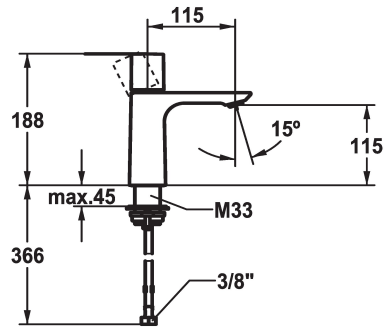

## KWC ORA Lever mixer - Basin

Modell-Linie: ORA | 12.498.051.000FL  
Umyvadlové armatury | Hydraulické armatury

### KWC-No.

**125484**  
chromeline, A 115, flexible connection hoses, with Push Open

**125485**  
chromeline, A 115, flexible connection hoses, without pop-up valve

- \* Lever mixer
- \* EcoProtect - water-saving device
- \* Fixed spout
- Neoperl® Perlator® SSR, swivelling jet regulator
- \* KWC cartridge M 35 OP
- with ceramic discs

### ATT-KWC- ABLAUFGARNITUR

mit\_Push\_open

ohne\_Ablaufgarnitur

- flow rate and temperature continuously variable
- \* Flexible connection hoses 3/8"
- \* QuickInstallation - Fastening via threaded connection with locking screws
- \* Mounting hole size ø35 mm

Faucet\_typ

Measure\_Height

G\_Acoustic group

Projection\_A

EnergyLabelCH

ATT-KWC-MASS-WASSERAUSTRITT

Material

4 l/min (3 bar)