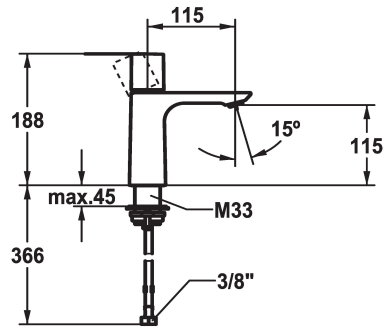

KWC ORA Lever mixer - Basin

Modell-Linie: ORA | 12.498.051.000FL
Taps | Manual taps

KWC-No.

125484
chromeline, A 115, flexible connection hoses, with Push Open

125485
chromeline, A 115, flexible connection hoses, without pop-up valve

- * Lever mixer
- * EcoProtect - water-saving device
- * Fixed spout
- Neoperl® Perlator® SSR, swivelling jet regulator
- * KWC cartridge M 35 OP
- with ceramic discs

Pop-up_valve

with Push open

without pop-up valve

- flow rate and temperature continuously variable
- * Flexible connection hoses 3/8"
- * QuickInstallation - Fastening via threaded connection with locking screws
- * Mounting hole size ø35 mm

Technical Data

Flow rate
Pop-up_valve
Connection
Spout
Handling
Color code
Installation_type
Faucet_typ
Dimension Height
Acoustic group
Projection_A
Energy Label
Dimension Water outlet
material

4 l/min (3 bar)
without pop-up valve
Flexible connection hoses
fixed
top lever
chrome
Pillar installation
Faucet
188
Battery1
A 115
A
115
Brass